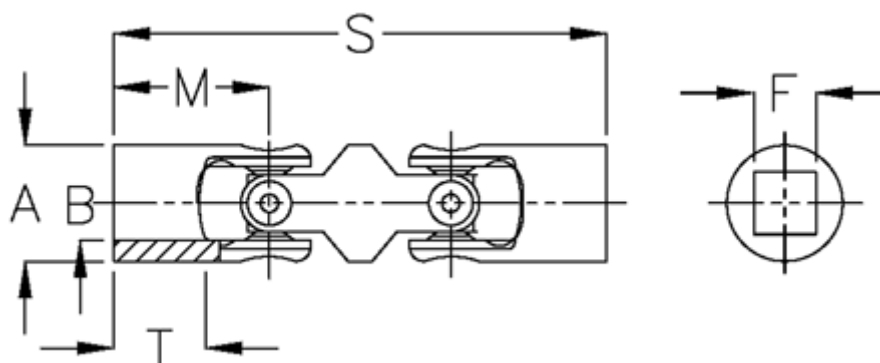

Data Sheet

Article number: 07616304

Description: Double cross joint w/needle bearing
0.616.304

Measures

A	= 16
F	= 8
M	= 26
MD max N m	= 6
s	= 74
T	= 15